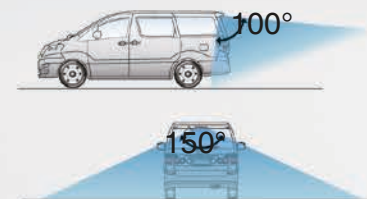

Compact Automotive Camera with Distance Guide Lines (Red, Orange, Yellow, Green)

- 1/4" Color CMOS Sensor Technology
- High Visibility Day and Night Low
- Light Sensitivity: 0.5 lux
- 150 Degree Horizontal Viewing Angle
- 100 Degree Vertical Viewing Angle
- IP67 Water Ingress Protection
- ASTM D4329 (UV) Certified
- Auto Gain Control (AGC)
- Auto White Balance
- Mirror Image
- Active Pixels: 342,016 (668 horizontal x 512 vertical)
- Tilt and Swivel Mounting Bracket Included
- Video Output: NTSC
- Compact Connector
- Sealed Unit Construction
- 23-foot (7 m) RCA and Power Connections
- Dimensions (mm): 23 (H) x 23 (W) x 22 (D)
- Weight: 12 grams
- Compatible with CAU001 License Plate Frame Bracket