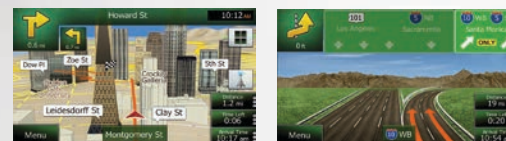

• Built-in Bluetooth for Hands-free Calling & Stereo Audio Streaming  
• 2-Zone Entertainment

GPS Navigation with Rich Graphics & Superior Functionality

The onboard navigation system features map coverage of all 50 states plus Puerto Rico and Canada. It includes 8GB of map storage, 11 million Points of Interest, and supports English, Spanish and French. 3D mapping includes elevation, 3D buildings and landmarks for select cities.