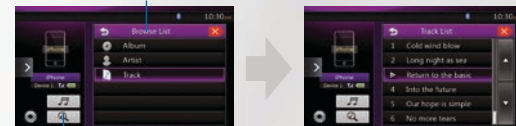

Music search
** Using a smartphone supporting the Bluetooth profile AVRCP1.4. (some types of audio device would not be supported.)

FEATURES

	Smart Access	DVD/CD	USB	Android™ Phone Ready	HDMI™ Mode	Built-in Bluetooth	HD Radio™	SiriusXM®	Pandora® internet radio	Playback Media		Bluetooth		Navigation		Sound Enhancement		Connectivity					
										MP3/WMA	MP3/WMA/AAC	Built-in Microphone	Optional External Microphone	Built-in Navigation	POIs	EQ	LPF/HFP	Rear Vision Camera Ready	2-Zone Entertainment	RCA Output	AUX Input	Wireless Remote	OEM Steering Wheel Control Ready
NX604	•*1	•	Rear	•	—	•	Built-in	Ready*2	•*1	•*4	—	•	•	•	11 million	Intelligent Tune	•	•*8	—	4V/6ch	2AV*9	Optional	•
FX503	•*1	—	Rear	•	—	•	—	Ready*2	•*1	•*5	—	•	•	—	—	Intelligent Tune	•	•*8	—	4V/6ch	2AV*9	Optional	•
NX404	—	•	Dual Rear	•	Ready	•	—	—	•*1	—	•*6	•	•	•	11 million	BEAT EQ*7	•	•	•	2V/6ch	2AV*9	•	•
VX404	—	•	Rear	•	Ready	•	—	—	•*1	—	•*4	•	•	—	—	BEAT EQ*7	•	•	•	2V/6ch	2AV*9	•	•
NZ503	—	•	Rear	•	—	•	Ready(THD400)	Ready*2	•*1	•*6	—	•	•	•	12 million	BEAT EQ*7	•	•	•	4V/6ch	2AV*9	•	•
VZ401	—	•	Rear	—	—	•	Ready(THD400)	Sirius DC	—	•*6	—	•	•	—	—	Parametric EQ	LPF	•	—	2V/6ch	2AV*9	•	•

* For details please visit the Clarion website. *1 Please see our website for details of compatible Smartphone. *2 SiriusXM Connect Vehicle Tuner *3 iPhone Only