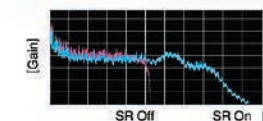

No Buttons To Push! Just Talk to the System in a Natural, Conversational Way

Unlike a typical search based on a limited set of predetermined command-driven words, this system enables searching by saying any words that come to mind, so even long phrases are possible. This relieves you from the tedium and stress of searching by conventional means.

Even If You Mess Up a Word Here or There, Intelligent VOICE™ Still Understands You

You can search for anything that comes to mind, just like you do on your PC or smartphone. Even if you only partially remember something or mispronounce it, Intelligent VOICE™ searches through a wealth of

up-to-date Google local search information and presents to you the candidates that are the closest phrases. Unlike past systems that required precise wording, this new technology allows more casual interaction to find your destination.

Smart, Advanced Functionality with Full Cloud Connectivity

Superior GPS Car Navigation Keeps You On Track Every Time

The onboard car navigation system features iGO primo® with map coverage of all 50 states plus Puerto Rico and Canada. It includes more than 11 million of Points Of Interest, and supports English, French, and Spanish.

RDS-TMC Information

Provides instant road condition updates from local traffic control centers via RDS-TMC (Traffic Message Channel). Additionally, the re-route feature lets you avoid traffic jams by choosing other roads.

Smartphone Connectivity* for Seamless Enjoyment of Your Favorite Music

You can connect your smartphone to the NX604 and access the content that is stored on it.** Your device can be operated from the NX604's control panel with sound coming through the car's speaker system.