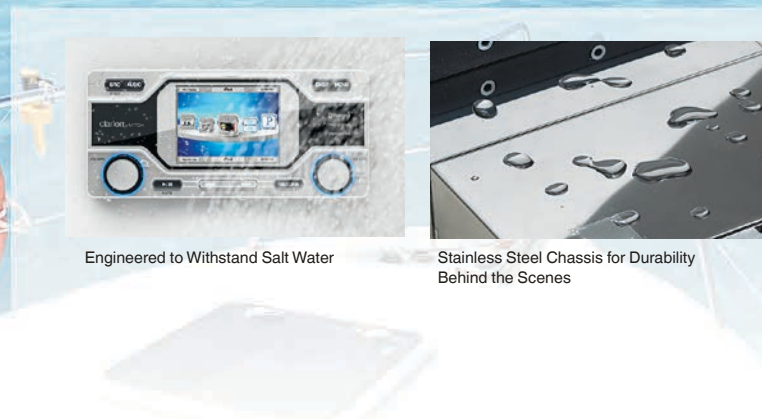

Engineered to Withstand Salt Water

Stainless Steel Chassis for Durability Behind the Scenes

Engineered with Multiple Source Compatibility & Maximum Durability

Salt water is a marine source unit's worst enemy. But, don't worry, the M704 is IP66 tested and certified to provide you the best in water intrusion and salt water protection in its class. You can enjoy listening to a variety of sources including your Smartphone. Marine Dual Zone even lets two areas in your vessel enjoy two different sources. And, with the large icon-based user interface, operation is a breeze.