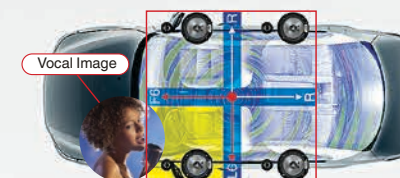

## Intelligent Tune: Clarion's Exclusive Sound Technology

Intelligent Tune was developed to turn the car interior into a perfect listening environment. It features Vocal Image Control to move the vocal to a specific seat in the car, Sound Restorer for full quality sound reproduction of compressed audio data, Virtual Bass for powerful bass without subwoofer, and other exciting sound technologies.