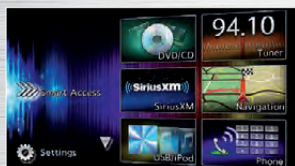

Multi-touch operation for intuitive zoom-in and zoom-out

Smart Access Connects You to What's Ahead

The Smart Access cloud service platform enables your smartphone to connect to a vast array of services, information and activities by way of cloud computing, using a smartphone. Since information is constantly updated, you can always have access to the latest and most relevant information available.

The Easy Way to Enjoy Applications that Integrate with a Smartphone.

Smart Access allows you to easily enjoy the apps you like on NX603, through iPhone & Android integration. Link your car with your life, with navigation, weather, news, Internet radio, and SNS.

Smartphone Connectivity for Android/iPhone

Connect to NX603 for full Smart Access enjoyment. Requires optional CCA750 cable for iPhone and optional HDMI cable for Android smartphones.

Flick Operation Makes Control more Intuitive than Ever

The interactive touch screen supports flick operation, so you can quickly scroll to another menu page. Sound familiar? Yes, it operates just like a smartphone screen. Plus, feature icons are animated for an enhanced appearance.