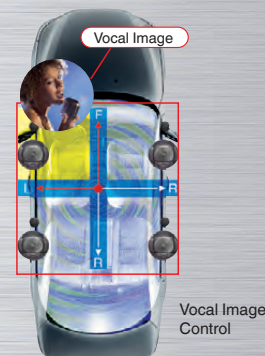

Original Sound Technology “Intelligent Tune”

Clarion is long known for their rich audio heritage and unique sound technologies. We are in constant pursuit of producing premium audio products with high quality sound by incorporating original sound technologies like “Intelligent Tune.” Intelligent Tune allows listeners to adjust the vocals so it can provide the best sound reproduction and performance, through the use of the latest in sound restoration technology to automatically adjust sound frequencies that may be missing.