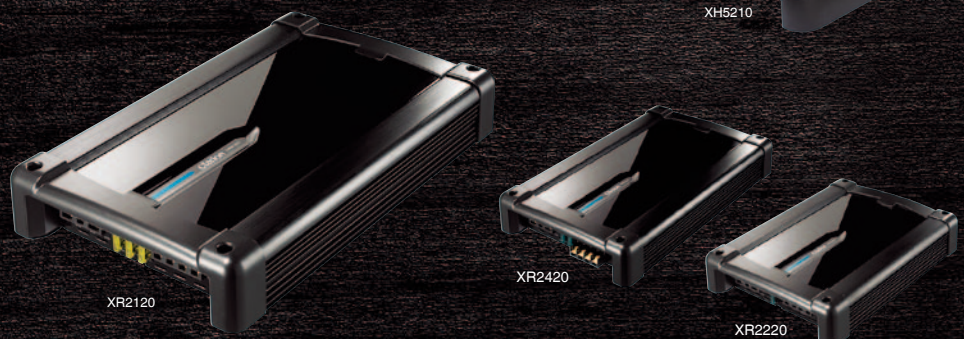

Feature Comparison

	Maximum Power Output	4-Ohm	2-Ohm	Type	Number of Channels	Dimensions (W" x L" x H")	CEA 2006 Power Ratings
XH7110	850W	450W x 1	850W x 1	Class GH	Mono	16-1/32 x 9 x 2-5/8	460W x 1 RMS [4Ω @ 14.4V ≤1% THD+N] S/N 68dB (Ref: 1W into 4Ω)
XH5410	680W	90W x 4	160W x 4	Class AB	4/3/2	14-11/16 x 9 x 2-5/8	100W x 4 RMS [4Ω @ 14.4V ≤1% THD+N] S/N 86dB (Ref: 1W into 4Ω)
XH5210	340W	90W x 2	160W x 2	Class AB	2/1	12-7/16 x 9 x 2-5/8	95W x 2 RMS [4Ω @ 14.4V ≤1% THD+N] S/N 86dB (Ref: 1W into 4Ω)
XR2120	570W	280W x 1	400W x 1	Class AB	Mono	14 x 8-1/2 x 2-3/16	280W x 1 RMS [4Ω @ 14.4V ≤1% THD+N] S/N 70dB (Ref: 1W into 4Ω)
XR2420	480W	60W x 4	90W x 4	Class AB	4/3/2	14 x 8-1/2 x 2-3/16	60W x 4 RMS [4Ω @ 14.4V ≤1% THD+N] S/N 80dB (Ref: 1W into 4Ω)
XR2220	280W	65W x 2	90W x 2	Class AB	2/1	11-1/8 x 8-1/2 x 2-3/16	65W x 2 RMS [4Ω @ 14.4V ≤1% THD+N] S/N 85dB (Ref: 1W into 4Ω)
XC6410	600W	85W x 4	125W x 4	Class D	4/3/2	8-3/4 x 6-7/8 x 2-3/16	150W x 4 RMS [2Ω @ ≤ 14.4V 1% THD+N] 85W x 4 RMS [4Ω @ ≤ 14.4V 1% THD+N] S/N 80dB (Ref: 1W into 4Ω)
XC6210	350W	85W x 2	125W x 2	Class D	2/1	6-3/8 x 6-7/8 x 2-3/16	150W x 2 RMS [2Ω @ ≤ 14.4V 1% THD+N] 85W x 2 RMS [4Ω @ ≤ 14.4V 1% THD+N] S/N 80dB (Ref: 1W into 4Ω)