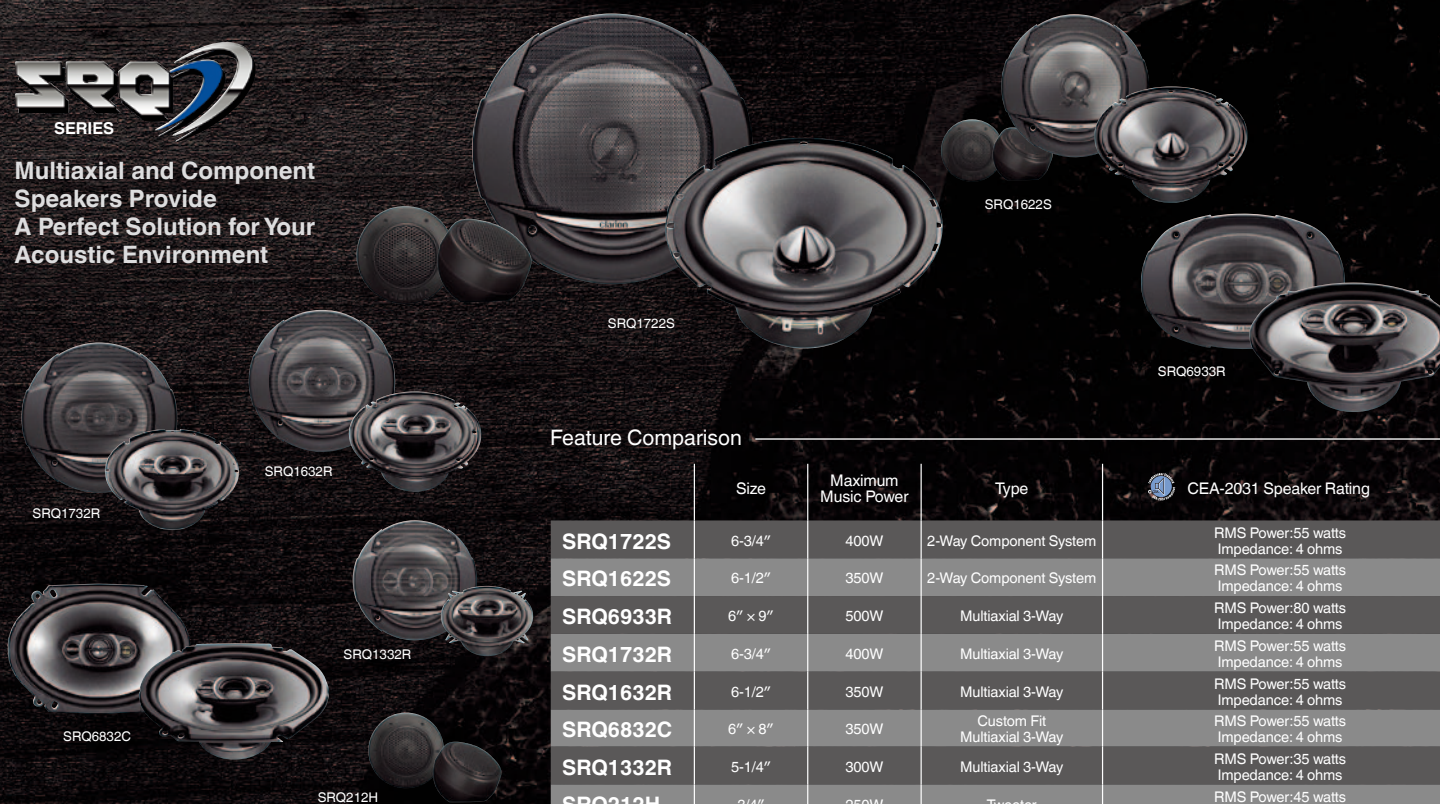

Technology Resonating with Savvy

Multiaxial and Component Speakers Provide A Perfect Solution for Your Acoustic Environment

Feature Comparison

	Size	Maximum Music Power	Type	CEA-2031 Speaker Rating
SRQ1722S	6-3/4"	400W	2-Way Component System	RMS Power:55 watts Impedance: 4 ohms
SRQ1622S	6-1/2"	350W	2-Way Component System	RMS Power:55 watts Impedance: 4 ohms
SRQ6933R	6" x 9"	500W	Multiaxial 3-Way	RMS Power:80 watts Impedance: 4 ohms
SRQ1732R	6-3/4"	400W	Multiaxial 3-Way	RMS Power:55 watts Impedance: 4 ohms
SRQ1632R	6-1/2"	350W	Multiaxial 3-Way	RMS Power:55 watts Impedance: 4 ohms
SRQ6832C	6" x 8"	350W	Custom Fit Multiaxial 3-Way	RMS Power:55 watts Impedance: 4 ohms
SRQ1332R	5-1/4"	300W	Multiaxial 3-Way	RMS Power:35 watts Impedance: 4 ohms
SRQ212H	3/4"	250W	Tweeter	RMS Power:45 watts Impedance: 4 ohms

More Gravity for the Bass Line

Seamless Parabolic Design Coupled with Dual Voice Coils to Maximize Bass Response

Formidable Bass Performance in a Unique Shallow-Mount Design for Flexible Installation

Developed Specifically to Deliver Big Bass Sound with a Relatively Small Investment

Feature Comparison

	Size	Maximum Power Handling	High Strength Stamped Steel	Dual Voice Coil	CEA-2031 Speaker Rating
WQ3010D	12"	1500W	●	●	Maximum RMS Power: 500watts Impedance: 4 ohms + 4 ohms
WQ2510D	10"	1500W	●	●	Maximum RMS Power: 500watts Impedance: 4 ohms + 4 ohms
WF2510	10"	900W	●	●	Maximum RMS Power: 300 watts Impedance: 4 ohms
WF2510D	10"	900W	●	●	Maximum RMS Power: 300 watts Impedance: 4 ohms + 4 ohms
WG3010	12"	900W	●	●	Maximum RMS Power: 300 watts Impedance: 4 ohms
WG2510	10"	900W	●	●	Maximum RMS Power: 300 watts Impedance: 4 ohms

Full Range of Multiaxial and Coaxial Speakers to Easily Upgrade from Your Car's Factory System