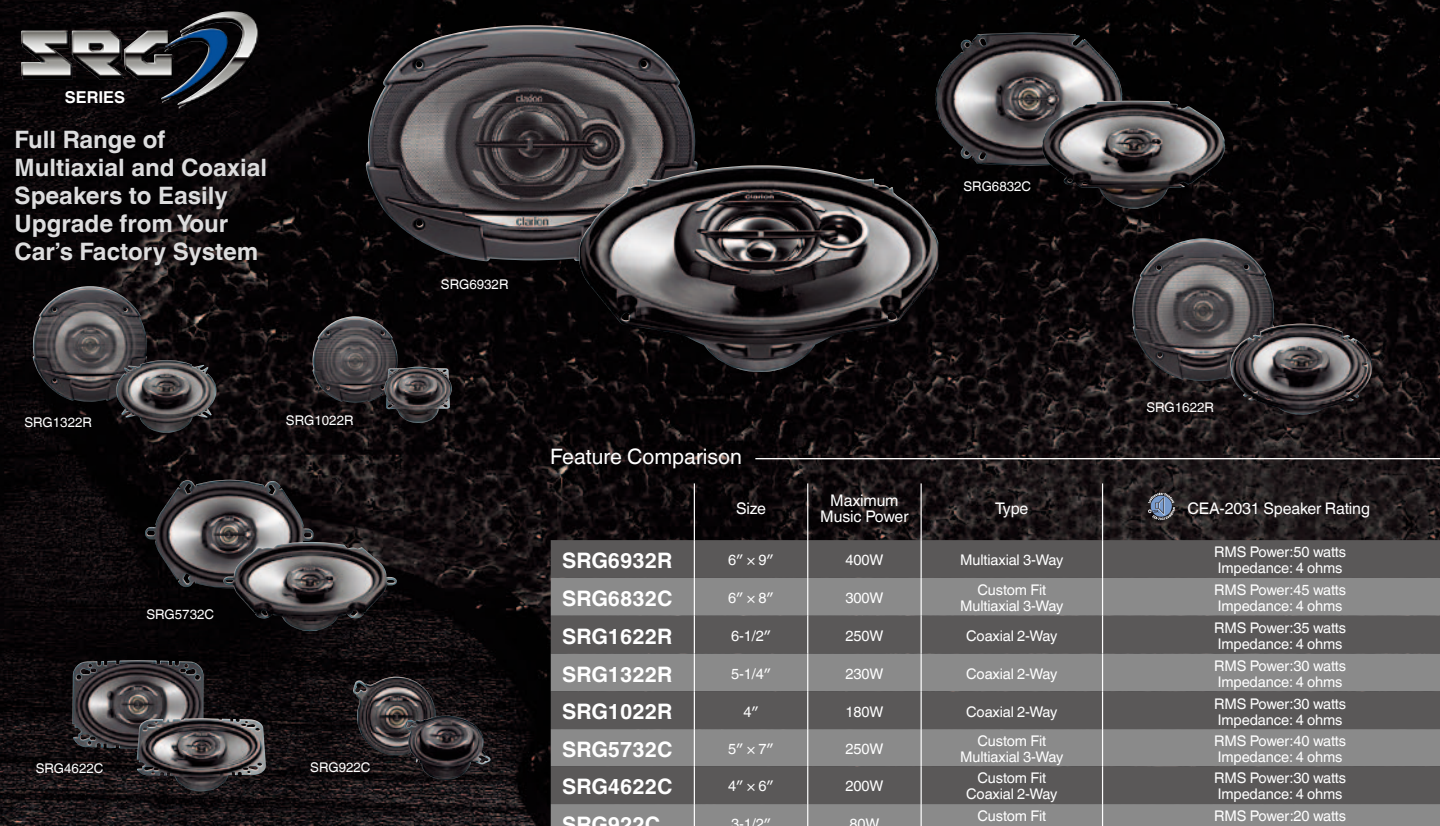

Feature Comparison

	Size	Maximum Music Power	Type	CEA-2031 Speaker Rating
SRG6932R	6" x 9"	400W	Multiaxial 3-Way	RMS Power:50 watts Impedance: 4 ohms
SRG6832C	6" x 8"	300W	Custom Fit Multiaxial 3-Way	RMS Power:45 watts Impedance: 4 ohms
SRG1622R	6-1/2"	250W	Coaxial 2-Way	RMS Power:35 watts Impedance: 4 ohms
SRG1322R	5-1/4"	230W	Coaxial 2-Way	RMS Power:30 watts Impedance: 4 ohms
SRG1022R	4"	180W	Coaxial 2-Way	RMS Power:30 watts Impedance: 4 ohms
SRG5732C	5" x 7"	250W	Custom Fit Multiaxial 3-Way	RMS Power:40 watts Impedance: 4 ohms
SRG4622C	4" x 6"	200W	Custom Fit Coaxial 2-Way	RMS Power:30 watts Impedance: 4 ohms
SRG922C	3-1/2"	80W	Custom Fit Coaxial 2-Way	RMS Power:20 watts Impedance: 4 ohms