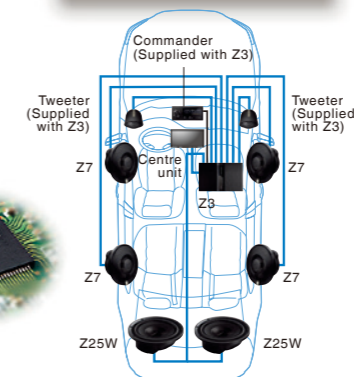

Digital sound processor accommodates factory original centre unit as well as those from other manufacturers, and external digital audio equipment. The ability to connect analogue speakers also contributes to the system's versatility.

World's first³ dedicated LSI for automotive grade Clarion originally developed

³ As of September 2015 (Clarion research)

Optical digital output for assured Clarion connectivity

Example of Full Digital Sound system