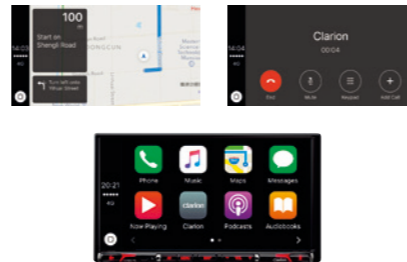

Distributor

Clarion 歌乐

2017

Catalogue for Car Audio, Multimedia and Navigation

Drive your driving environment

NX807E

2-DIN DVD multimedia station with built-in navigation & 7-inch touch panel control

Full Digital Sound READY VARIABLE COLOR KEY Dual Rear USB RDS

DVD VIDEO Bluetooth

Android™ Connectivity Works with Apple CarPlay

Made for iPod iPhone

DOLBY AUDIO™

HDMI™ HIGH-DEFINITION MULTIMEDIA INTERFACE

For more information about NX807E

Features

- CD / MP3 / WMA / AAC / FLAC / DVD / MPEG4 / H.264 playback
- 18FM, 6AM station presets
- Apple CarPlay™
- Built-in Bluetooth® Interface (HFP, A2DP, PBAP, AVRCP)
- Dual USB ports
- 2-zone entertainment: front and rear separate source control
- iPod® Audio playback
- iPhone® / Android™ Phone via HDMI™
- Rear vision camera composite video input
- Built-in navigation (built-in gyro sensor and speed sensor)
- 4 x 50 W power amplifier
- 2V / 6-channel audio pre-out
- 15-Band graphic equaliser
- Variable colour key illumination

Apple CarPlay compatible for an advanced driving experience

Enjoy safer operation of your iPhone features in your car — make calls, listen to music, or even send and receive messages, get directions, and more while you stay focused on the road.