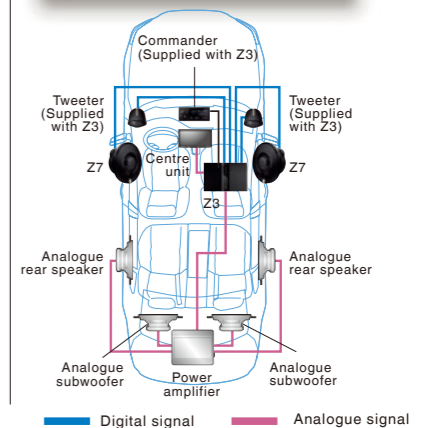

World's first³ dedicated LSI for automotive grade Clarion originally developed

³ As of September 2015 (Clarion research)

Optical digital output for assured Clarion connectivity

Example of Full Digital Sound system

Example of mixed system including analogue system

Rear vision camera

CC510 Rear vision CMOS camera
For NX807E, NX706E, NX405A, VX807AU, VX405HK, VX405ML

Accessories

VA700 Video distribution amplifier

EQS755 1/2-DIN graphic EQ / crossover