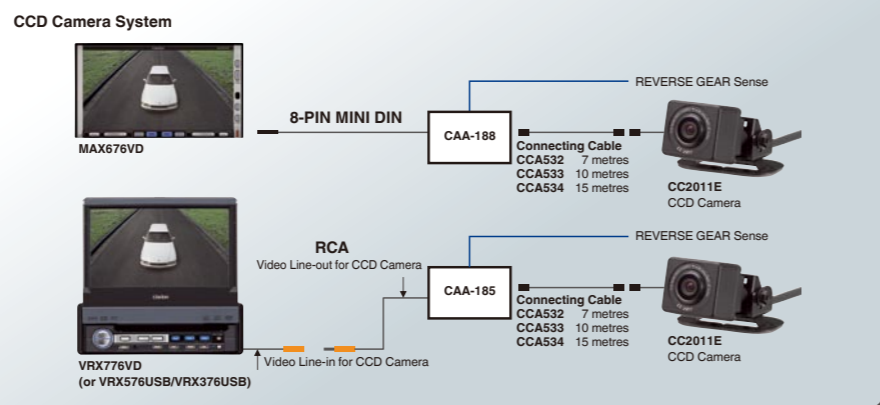

CC2011E

ULTRA COMPACT REARVIEW CCD CAMERA

- 1/4 inch color CCD image pickup element
- NTSC mirror image output • 250,000 pixel
- Scanning system - 2:1 inter-laced 525
- Internal synchronisation • Electronic iris function
- Angle of view : Horizontal 131° & vertical 97°
- Light sensitivity : Below 3LUX (2LUX±1LUX)
- SN ratio Above 48dB (AGC-OFF)
- Operating temperature limit : -20°~ +60°
- Power supply voltage : DC9V±0.5V Negative ground
- Current draw : Below 120mA (at the time of DC 9V)
- Weight : 136g (including cable)
- Actual size : 27 (W) x25 (H) x28.3(D) mm