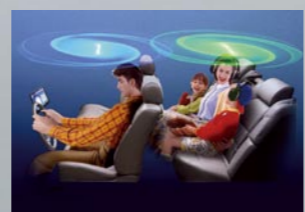

### True 2-Zone Entertainment

Clarion's 2-Zone entertainment feature offers more flexibility when it comes to your mobile entertainment system. Now, owners of Clarion's VRX776VD and MAX676VD get more front-seat listening options while rear-seat passengers watch and listen to a DVD via wireless headphones. So, plug in an iPod, listen to a CD, the radio, or any CeNET-equipped audio source. This is versatility where you need it most in the car.