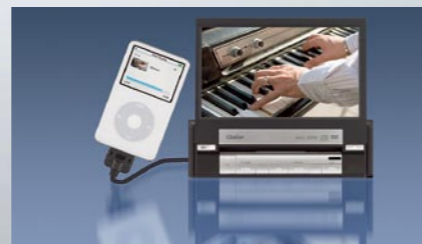

* CCA691 "iPod connecting cable for music and video playback" is required for both VRX576USB & VRX376USB.

Both Clarion 3 & 5 series VRX multimedia stations play DivX files. DivX has become the world's more popular video compression format, allowing you to bring videos with you whenever and wherever you wish.

2-Zone Entertainment

Keep everyone entertained with 2-Zone entertainment, listen to your favourite radio station while your rear seat passengers enjoy a DVD movie via any of Clarion's fine rear seat entertainment products.