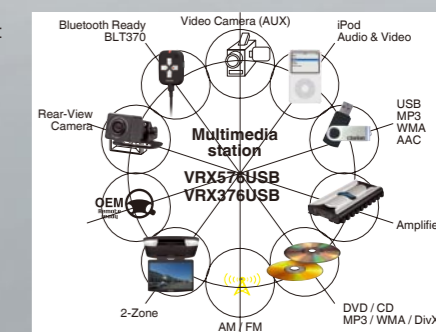

### High-pass/Low-pass Filter

You can set the frequency range of the audio signal that's output to each channel to best match the acoustic characteristics of the subwoofer, front and rear speakers. On top, Clarion's built-in 24-bit D/A converter recreates the natural nuances and expressions lost during the sound reproduction process.

### DVD±R/DVD±RW Playable

Both units are compatible with MP3/WMA/DivX® files on DVD±R/DVD±RW media formats. To enjoy hundreds of hours of your favourite music you can burn up to 3,000 tracks on your DVD split into 255 folders with a maximum of 3,000 tracks per folder.

### MP3/WMA/iTunes® AAC Playback from USB Slot

Plug in a USB key for access to more than 15,000 MP3, WMA or iTunes® AAC files. That's enough to take your entire music collection with you. The VRX376USB will also display ID3 tag information, giving you album, artist and track information via the high-resolution 3.5 inch screen.

### Multimedia Station

Connectivity means being able to connect when you want to, wherever you are. Clarion knows connectivity and so does the VRX376USB. We've equipped the VRX376USB with a USB slot for easy access to your music collection, Bluetooth compatibility via the BLT370, OEM steering wheel integration options and a rear view camera input. Combine this with MP3/WMA and iTunes AAC file format decoding, iPod audio/video connectivity and 2-Zone entertainment, Clarion offers everything you've ever wanted.