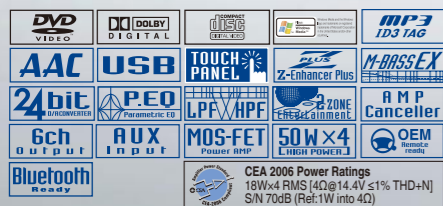

VRX576USB

DVD MULTIMEDIA STATION WITH 7-INCH TOUCH PANEL CONTROL

- Z-Enhancer Plus sound customisation • 2-band parametric equaliser • MAGNA BASS EX dynamic bass enhancement • Built-in High-pass filter & Low-pass filter • Built-in amplifier canceller • 4 channel × 50 watts of MOS-FET amplification • DVD video and audio/video CD compatible • Fully motorised 7-inch TFT colour LCD monitor • Touch panel control • Adjustable display brightness • Phone mute • 1 AUXAV input (2-channel audio + video) • 6-channel audio pre-out • AUX Bluetooth audio / mobile-phone transceiver BLT370 ready • OEM steering wheel remote interface capability • CCD camera input via video line-in with reverse gear connection • Detachable control panel

- DVD±R/DVD±RW ready • CD-R/RW ready • MP3 and WMA and iTunes® AAC (only USB) compatible with AAC-TAG display • Official DivX® certified product • Plays all versions of DivX® video (including DivX® 6) with standard playback of DivX® media files • Rear USB connector • 18 FM/ 12 AM station presets • iPod direct connection and control • Shock proof memory • 24-bit D/A converter • Subwoofer volume control • 2-Zone entertainment: front and rear separate source control