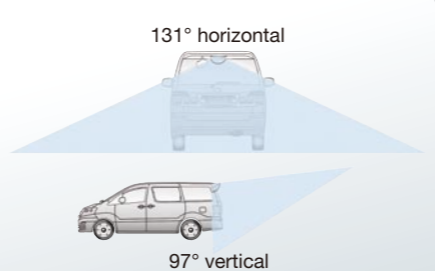

Wide angle rear view image

Drive with confidence thanks to the wide angle rear view image displayed via your in-dash monitor. The CC2011E offers broad visibility when reversing your vehicle into tight spaces, car parks or in busy driveways.

REAR VIEW CAMERA ACCESSORIES

CAA188

POWER BOX FOR CCD CAMERA

- 8-pin mini-DIN output for MAX676VD
- Reverse gear connection
- Manual on/off switch
- 12V compatible

CAA185

POWER BOX FOR CCD CAMERA

- RCA video line-out with reverse gear connection for VRX776VD, VRX576USB and VRX376USB
- NTSC video line-out for all other monitors with NTSC input

COMPACT CAMERA CABLES FOR CC2011E

1. Connecting cables for CC2011E ultra compact camera
2. CAA532 (7m)
   - CAA533 (10m)
   - CAA534 (15m)

Multimedia Features

	VRX776VD	MAX676VD	VRX576USB	VRX376USB	VB476
MEDIA					
DVD±R/DVD±RW/CD-R/CD-RW ready	•	•	•	•	•
Compressive audio media via disc slot	DIVX® (CD/DVD)	-	•	•	-
	VIDEO CD	•	•	•	•
	MP3 (CD/DVD)	•	•	•	•
	WMA (CD/DVD)	•	•	•	•
USB slot	MP3	•	•	•	•
	WMA	•	•	•	•
	AAC	•	•	•	•
TUNER					
Station presets	18FM,6AM	18FM,6AM	18FM,12AM	18FM,12AM	18FM,6AM
Variable band width	•	•	-	-	-
AUDIO					
Subwoofer level control	•	•	•	•	-
2-Zone entertainment: front and rear separate source control	•	•	(Only visual source)	(Only visual source)	•
D/A converter quality	24-bit	24-bit	24-bit	24-bit	-
Z-Enhancer Plus sound customisation	-	-	•	•	-
Parametric equaliser	3BAND	3BAND	2BAND	2BAND	-
Built-in HPF	-	-	120Hz/THROUGH	120Hz/THROUGH	-
Built-in LPF	-	-	50Hz/80Hz/120Hz/THROUGH	50Hz/80Hz/120Hz/THROUGH	-
MAGNA BASS EX	•	•	•	•	-
Built-in amplifier canceller	-	-	•	•	-
Shock proof memory	-	-	•	•	-
High power	MOS-FET 4 x 50W	MOS-FET 4 x 50W	MOS-FET 4 x 50W	MOS-FET 4 x 50W	4 x 45 W
APPEARANCE					
Full-loading / Motorised sloping console	Full-loading	Motorised sloping console	Full-loading	Motorised sloping console	Flip-down console
Tilt	•	•	•	•	-
Touch panel control	•	•	•	•	-
Display size	7" LCD	7" LCD	7" LCD	3.5" LCD	-
Display character	QVGA	QVGA	QVGA	QVGA	-
Adjustable display contrast/brightness	•	•	•	•	-
Screensaver	•	•	-	-	-
Dimmer	•	•	•	•	•
CONNECT					
Video line-in	1	1	1	1	-
Video line-out	Front	-	-	-	1
	Rear	1	1	1	1
Auxiliary audio input	2ch	2ch	2ch	2ch	2ch
Audio input sense	(LOW/MID/HI)	(LOW/MID/HI)	(LOW/MID/HI)	(LOW/MID/HI)	-
Audio pre-out voltage	2V	2V	2V	2V	2V
Audio pre-out for 2-Zone	F2ch + R2ch + SW2ch	F2ch + R2ch + SW2ch	F2ch + R2ch + SW2ch	F2ch + R2ch + SW2ch	F2ch + R2ch + SW2ch
Rear camera direct input	•	•	•	•	-
	(via RCA)	•	(via RCA)	(via RCA)	-
iPod® direct connector	(CCA673/670)	(CCA673/670)	(CCA691)	(CCA691)	-
EXTENSION					
CeNET CD changer control	•	•	-	-	-
CeNET TV tuner control	•	•	-	-	-
CeNET DVD changer control	•	•	-	-	-
CeNET 5.1ch decoder control	•	•	-	-	-
AUX Bluetooth® audio/mobile-phone transceiver BLT370 ready	•	•	•	•	-
OTHERS					
Remote controller included	•	•	•	•	•
Remote control sensor	•	•	•	•	•
OEM steering wheel remote capability	•	•	•	•	-
Detachable control panel	•	•	•	•	•
CATS for anti-theft	-	-	-	-	-

iPod connecting list