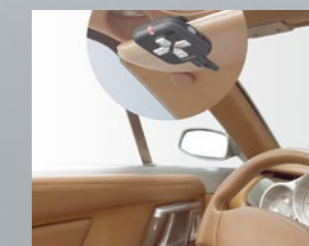

Bluetooth Ready with BLT370

You've got hundreds of your favourite songs stored on your cellular phone or iPod and it's time to free them. Let Clarion's Bluetooth technology bring these songs to life like you've never heard them before. You can also use the BLT370 as a hands-free kit for your mobile phone, so you can keep your hands on the wheel and your eyes on the road.