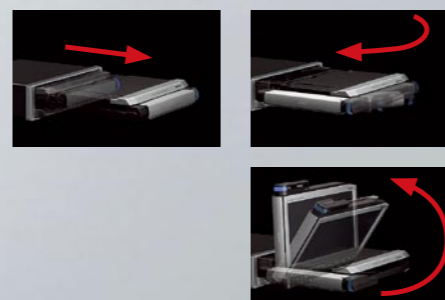

Driving isn't a voyage from point A to point B, it's a journey full of vivid imagery and sound centered around your seat. Have your favourite music, movie or video game right at hand no matter where you go. The dual channel feature of the VMA series monitors allows you the option to view one of two selectable programs at any given time.

With Clarion multimedia onboard, your back seat is your home away from home.

VMA7196

7" HEADREST/STAND-ALONE LCD WIDE MONITOR

• 7" TFT Color Monitor • 16:9/4:3 Adjustable Screen Format • On-screen Display • 2 AV Inputs • Built-in Dual IR Output for Headphone (Optional IR700) • Built-in Receiver for Compatible Devices • Easy-fit Universal Mounting Bracket Included • Supports NTSC and PAL • Dimensions: 8" (W) x 5-7/8" (H) x 1" (D)

VMA5096

5" HEADREST/STAND-ALONE LCD WIDE MONITOR

• 5" TFT Color Monitor • 16:9/4:3 Adjustable Screen Format • On-screen Display • 2 AV Inputs • Built-in Dual IR Output for Headphone (Optional IR700) • Built-in Receiver for Compatible Devices • Easy-fit Universal Mounting Bracket Included • Supports NTSC and PAL • Dimensions: 7-1/8" (W) x 5-3/8" (H) x 1" (D)

5.1-channel entertainment

The DVH940 5.1-channel surround sound system lets you experience three-dimensional sound, making you feel like you are a part of the movie. The cubic effect created by sound being delivered from the left, right, and rear speakers creates a sense of realism worthy of the name "Car Theatre". DVH940 is required for 5.1 capability.

DVH940

DOLBY DIGITAL/dts CeNET PROCESSOR