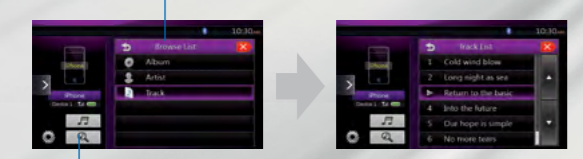

Track List Operation Available *

Music search
* Using a smartphone supporting the Bluetooth profile AVRCP1.4. (some types of audio devices are not be supported.)

Android™ & iPhone® connectivity for enjoyment of your favorite music, videos and smartphone applications

You can connect your Android Phone or iPhone to the NX404AU via HDMI™ and play the music and videos that are stored on it. A simple cable connection makes it possible to display your smartphone screen on the source NX404AU monitor.