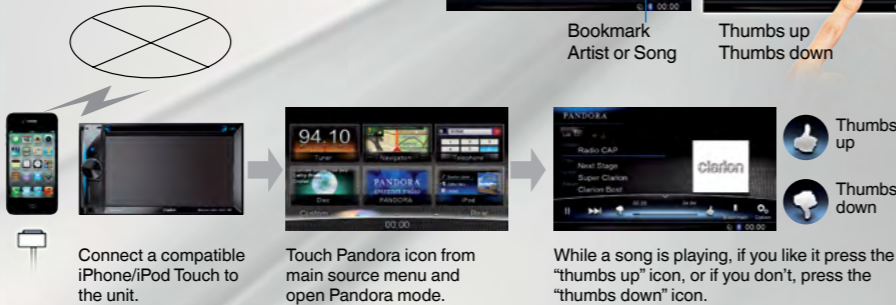

Multimedia capabilities with incredible upgrade-ability

Add navigation to your system simply by inserting an optional SD card

Simply insert the optional SD603AU SD card into the SD card slot of VX603AU and you instantly have a car navigation system. No need to install a separate black box unit. In addition to detailed map information, SD603AU also supports text-to-speech voice instructions for easily navigating you to your destination.

* GPS antenna is supplied with VX603AU for easy upgrade. Please ensure GPS antenna is installed.

Enjoy interactive Pandora® radio anytime anywhere on the road

Listen to the music, and be heard. Pandora plays songs while you feedback a "thumbs up" or "thumbs down" which is reflected in future selections. Album artwork and Song information, as well as the ability to bookmark Artists/Songs and create your own station, are supported by the Pandora app on your smartphone.