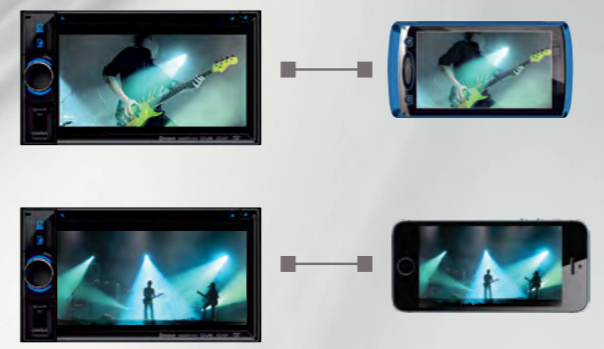

Full featured value-driven navigation & multimedia system

Dual Hi-Speed USB for FLAC High-Resolution Audio & 1080p, 720p High-Definition Video

Featuring Dual Hi-Speed USB connections, the NX404AU connects you with your music like never before and allows you to easily access more of your audio and video content. Sit back & enjoy your favourite MPEG4, AVI, H.264 and DIVX video files while playback of high-quality 1080P/720P HD Video is also supported in multiple formats.

With support for FLAC, true music fans will appreciate the crystal-clear sound of uncompressed audio, common compressed formats of MP3, WMA and AAC are also supported.

GPS navigation with rich graphics & superior functionality

NX404AU features built-in navigation with simple destination input, turn-by-turn voice prompts including text-to-speech, selectable route guidance — everything you need to reach your destination quickly and efficiently. Premium features are included for an enjoyable drive, from rich 3D graphics, HERE™ Traffic Patterns (Smart Traffic), HERE™ Off-Road (4WD), to safety alerts for school zones, speed and bus lane cameras, accident blackspots and more. The NX404AU also comes with a "Latest Map Guarantee" allowing for you to update to latest map within 30 days at no charge.

Map coverage: Australia & New Zealand

Supported Languages:

Arabic, Chinese (Mandarin), Chinese (Traditional), Croatian, English AU, English AU (TTS), English UK, English US, French, German, Greek, Hebrew, Indonesian, Italian, Japanese, Korean, Polish, Portuguese, Romanian, Russian, Serbian, Spanish, Swedish, Thai, Turkish.

NX404AU
2-DIN DVD MULTIMEDIA STATION WITH BUILT-IN NAVIGATION & 6.2-INCH TOUCH PANEL CONTROL