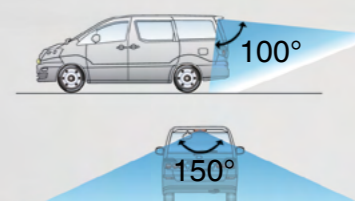

Rear passengers, now in the drivers seat

VTM1

10.2" OVERHEAD DVD MONITOR WITH USB & SD, TWO SETS OF INFRARED HEADPHONE

DVD, USB & SD Card Input

In addition to CD/DVD, the VTM1 features convenient USB & SD Card input for playback of media content.

IR700

INFRARED HEADPHONE

- For VTM1 & OHM107VD
- Wireless infrared receiver
- Swivel design for easy storage
- Noise isolating construction
- Batteries included

SH1010

MOUNTING SHROUD

- For VTM1
- Rubberised finish
- Allows for spacing from roof lining
- Customisable to suit most roof lining curves

VZ402A

1-DIN DVD MULTIMEDIA STATION WITH 7-INCH MOTORISED TOUCH PANEL

Interactive graphic user interface with touch screen control

Built-in Parrot Bluetooth® for ultra reliable hands-free calling and music streaming.

USB for iPod / iPhone, AUX input and Built-in Bluetooth for wireless communication.

Add the CC510 colour reversing camera for safety and piece of mind.

OPTIONAL ACCESSORIES

DAB404E

DAB RECEIVER

- For NX404AU & VX404AU
- DAB, DAB+ • Band-III, L-Band
- Ensemble/service seek, PTY
- Ensemble/service label, Dynamic label supported
- Antenna included

DAB302E

DAB RECEIVER

- For NX702A, NX502A, CZ703AU & CZ702A
- DAB, DAB+, DMB-A • Band-III, L-Band supported
- Ensemble/Service Seek, PTY/TA
- Ensemble/Service Label, Dynamic Label supported
- Antenna included

DTX502E

DIGITAL TV TUNER

- For NX404AU
- MPEG2/MPEG4 digital diversity tuner
- HD TV: resolution limited to 720p
- EPG (Electronic Program Guide)
- 2x Active +20dB Antennae included

CCA750
Audio/Video Connection Cable for iPod and iPhone (suit 30pin connector only)

CCAUSBAV
3.5mm/USB Audio/Video Extension Cable

RCB 199
External Microphone

Rear vision has your back covered

CC510

REAR VISION CMOS CAMERA