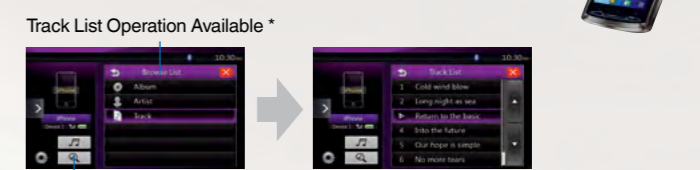

Track List Operation Available *
Music search
* Using a smartphone supporting the Bluetooth profile AVRCP 1.4.

PANDORA® for Android™ or iPhone®

Connect your compatible Android™ phone or iPhone via Bluetooth for the ultimate cable-free music experience. PANDORA® intuitively tailors the songs you hear according to your own personal music taste. Album artwork and Song information is displayed, as well as the ability to bookmark artists/tracks directly from the touch panel. "Thumbs up" or "thumbs down" feedback will create your very own, virtual radio station.

* PANDORA® smartphone application required.
* VX404AU supports Pandora for iPhone via Bluetooth or USB.
* VX404AU supports Pandora for Android™ via Bluetooth.

	MEDIA										CONNECTION										NAVIGATION										AUDIO										GENERAL									
	DIVX	DVD VIDEO	MP3/WMA	AAC	flac	MPEG4	DOLBY DIGITAL	FM/AM	Bluetooth*	Made for iPod iPhone	WORKS WITH PANDORA	Android Connectivity	HDMI	SD	microSD	REAR USB	4V/6ch	2V/6ch	Rear Vision Camera	AUX	DAB Ready	NAV	Subwoofer level control	24bit	BeatEQ	MOS-FET	MOS-FET	40Wx4	720p color key	MULTI TOUCH	TOUCH PANEL	TOUCH SENSOR	CEM																	
VX603AU	●	●	●	—	—	●	●	18FM, 6AM	Built-in*1	USB (Audio/Video)*3	●+4	—	—	●	●+7	—	●	—	—	—	—	●+11	●	●	●	●+12	●	—	—	—	—	—	—																	
VX404AU	●	●	●	●	●	●	●	18FM, 6AM	Built-in*1	USB (Audio/Video)*2	●+5	CCA770/6 CCA771*6	● HDMI™ Mode	—	●	—	—	—	●+9	●+9	Optional DAB404E	—	●	●	●	●+12	—	●	—	—	—	—	—	—																
VZ402A	●	●	●	—	—	●	●	18FM, 6AM	Built-in*1	USB (Audio/Video)*3	—	—	—	—	—	—	—	—	—	—	—	—	●	●	●	●+12	—	—	—	—	—	—	—	—																

*1 Please see our website for compatible Bluetooth models *2 Please see our website for iPhone compatibility (compatible iPhone model: iPhone 5s / iPhone 5c / iPhone 5 (Lightning™ Connector Model), iPhone 4s / iPhone 4) *3 Please see our website for iPhone compatibility *4 iPhone via USB *5 Android™ & iPhone via BT, iPhone via USB *6 Please see our website for details of compatible Android™ Phone and iPhone models.
*7 MicroSD for optional navigation only *8 Front and rear seat *9 Rear vision camera sold separately *10 Supporting MPEG2, MPEG4. HD TV: resolution limited to 720p *11 Requires SD603AU (sold separately), GPS antenna supplied with VX603AU *12 Low Pass / High Pass Filters