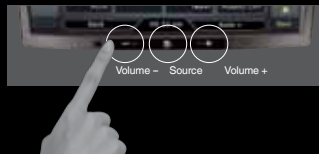

3D rendering for added realism and driving accuracy

3D city map

Cityscapes are realistically rendered in 3D, with buildings close to you drawn transparently to avoid obstructing the next junction.