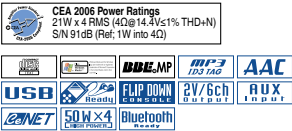

CMD6 Watertight Marine CD/USB Receiver with CeNET Control

(Remote Control)

- CD-DA/CD-R/RW Ready • MP3, WMA and iTunes® AAC Compatible with ID3-TAG Display • USB Digital Media Streaming Capability • 18 FM/ 6 AM Presets • USB Audio for iPod (Rear) • BBE MP for Compressed Audio Sound Improvement • Watertight Flip-down control panel • 13 x 10 2-Line High Visibility LCD • 6ch RCA Output • 2 sets of RCA AUX Inputs with Level Control • 50W x 4 Built-in Amplifier • Built-in IR Eye • Bluetooth® Interface Ready (Optional BLT370) • Meets ASTM B117 <Salt/Fog Exposure> • Meets ASTM D4329 <UV Exposure> • HumiSeal Coated PCB • Sealed Stainless Steel Chassis • Fixed Audio Output • New Wired Remote Control (Optional MW1/2) Ready • Wireless IR Remote Included