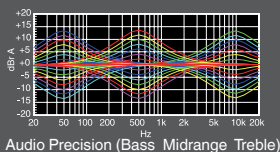

BBE® MP for Better Sounding MP3/WMA/AAC Files

BBE MP (Minimized Polynomial Non-Linear Saturation) Process improves digitally compressed sound such as MP3/WMA/AAC by restoring the harmonics that are lost through compression, thereby reproducing the warmth, details and nuances that you would otherwise miss. BBE MP enhanced harmonics even serve to make regular CDs sound better.