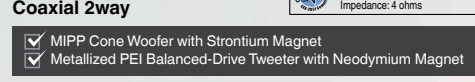

SRG920C 60W MAX.
(9cm) 3-1/2" Custom Fit Coaxial 2way

- ✓ MIPP Cone Woofer with Strontium Magnet
- ✓ Metallized PEI Balanced-Drive Tweeter with Neodymium Magnet

CEA-2031 Speaker Rating
Maximum RMS Power: 20 watts
Impedance: 4 ohms