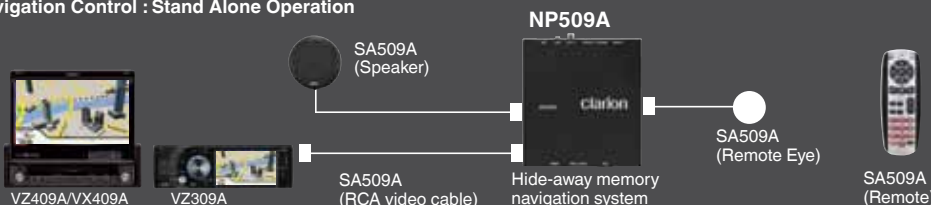

iPod playback possible via optional CCUIPOD.

Navigation Control : Stand Alone Operation

Add car navigation functionality to an existing indash screen product.

Enjoy all the benefits of Clarion's black box navigation system. The SA509A stand-alone kit allows you to utilize the NP509A with any existing in-dash multimedia system*. The SA509A kit includes a remote control, infrared remote eye and an external speaker for voice guidance.

* Multimedia system must have at least one available video signal input that is capable of functioning while car is in motion.