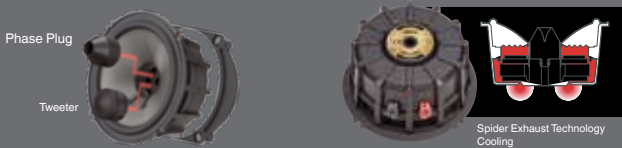

ULTRA SERIES

SRU1720M 350W Max. 6-3/4" / 6"x8" Multifit Speaker System

- Wide frequency range: 25-80,000 Hz
- 1" TP-Silk Dome Tweeter with Neodymium Magnet
- CEA-2031 Speaker Rating
  Maximum RMS Power: 80 watts
  Impedance: 4 ohms

PLATINUM SERIES

SRP1620M 250W Max. 6-1/2" / 6"x8" MultiFit Speaker System

- Glass-Fiber Cone Woofer with Strontium Magnet
- 3/4" Pure Silk Dome Tweeter with Neodymium Magnet
- CEA-2031 Speaker Rating
  Maximum RMS Power: 70 watts
  Impedance: 4 ohms

SRU1320M 250W Max. 5-1/4" / 5"x7" MultiFit Speaker System

- Wide frequency range: 35-80,000 Hz
- 1" TP-Silk Dome Tweeter with Neodymium Magnet

SRP1320M 220W Max. 5-1/4" / 5"x7" MultiFit Speaker System

- Glass-Fiber Cone Woofer with Strontium Magnet
- 3/4" Pure Silk Dome Tweeter with Neodymium Magnet

SRP6920M 450W Max. 6"x9" MultiFit Speaker System

- Glass-Fiber Cone Woofer with Strontium Magnet
- 1" Pure Silk Dome Tweeter with Neodymium Magnet

SPEAKERS

SRU310H 300W Max. 1" Dome Tweeter

- 1" TP-Silk Dome Tweeter with Neodymium Magnet
- Flush/Surface Mounting

MultiFit

MultiFit construction allows the tweeter and woofer to be separated during installation. This allows the user the ability to install the speakers in the most focally-correct location for specific vehicles.

Spider Exhaust Technology Cooling

Heat is the number one enemy of speakers. All of Clarion's Ultra and Platinum woofer drivers feature S.E.T. (Spider Exhaust Technology) Cooling, to allow hot air to escape the speaker's internal motor assembly via computer designed porting.

The Sounds and Sensations of Pure Excellence

Sound to please the ear and design to catch the eye. Clarion's full line of speakers will let you customize your car's soundscape with the exact specs and looks you need.