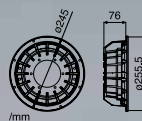

SRW1251 800W MAX.
12" Single 4-ohm
Voice Coil Subwoofer