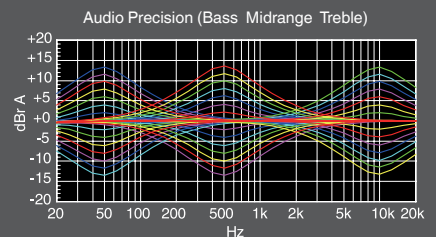

OPTIONAL AUDIO ACCESSORIES

RCB176
Remote Control for 2009/2008 Source Unit

CCAUX
RCA/3.5mm AUX Input Cable with Integrated Cover : 0.5mtr

CCAUSB
USB Extension Cable with Integrated Cover : 1mtr

SOURCE UNITS