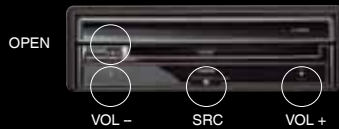

New graphical user interface

With a vast majority of functions controllable from the VZ509A touch panel, there are only 4 physical buttons. Operation is streamlined, simplified, and beautifully enhanced with the high-resolution on-screen display.